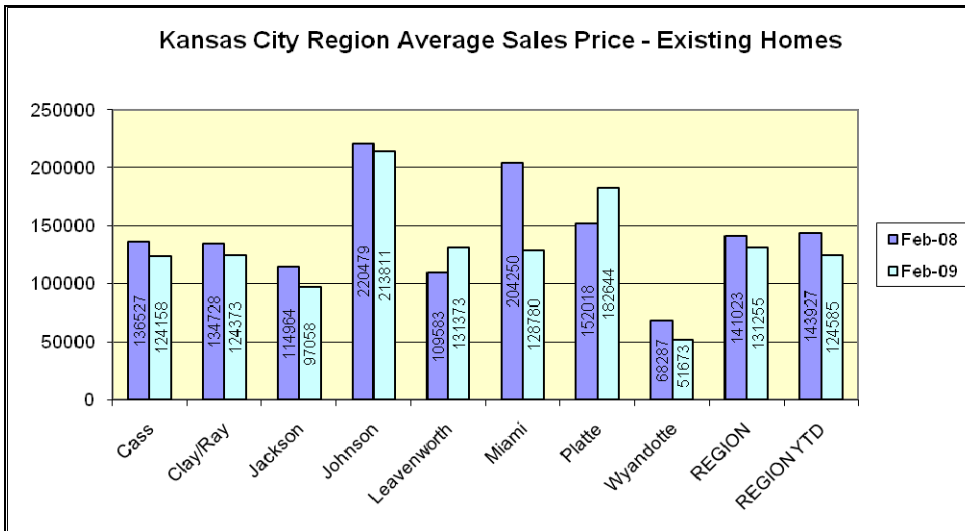

Kansas City Region Homes Sales Report – February 2009

Kansas City Region Homes Sales Report – February 2009

Kansas City Region Homes Sales Report – February 2009

Kansas City Region Homes Sales Report – February 2009