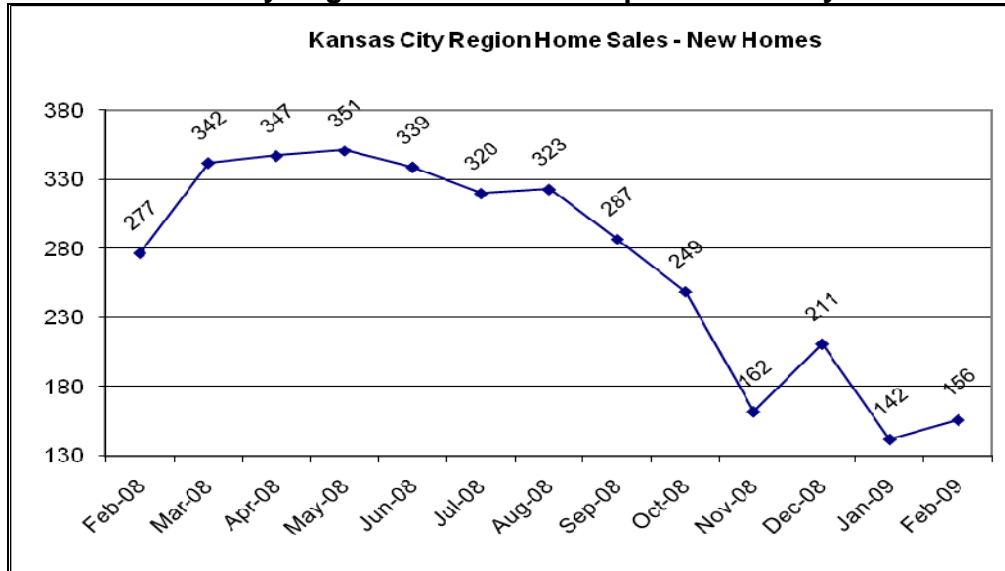

Kansas City Region Homes Sales Report – February 2009

Kansas City Region Homes Sales Report – February 2009

Kansas City Region Homes Sales Report – February 2009

Kansas City Region Homes Sales Report – February 2009