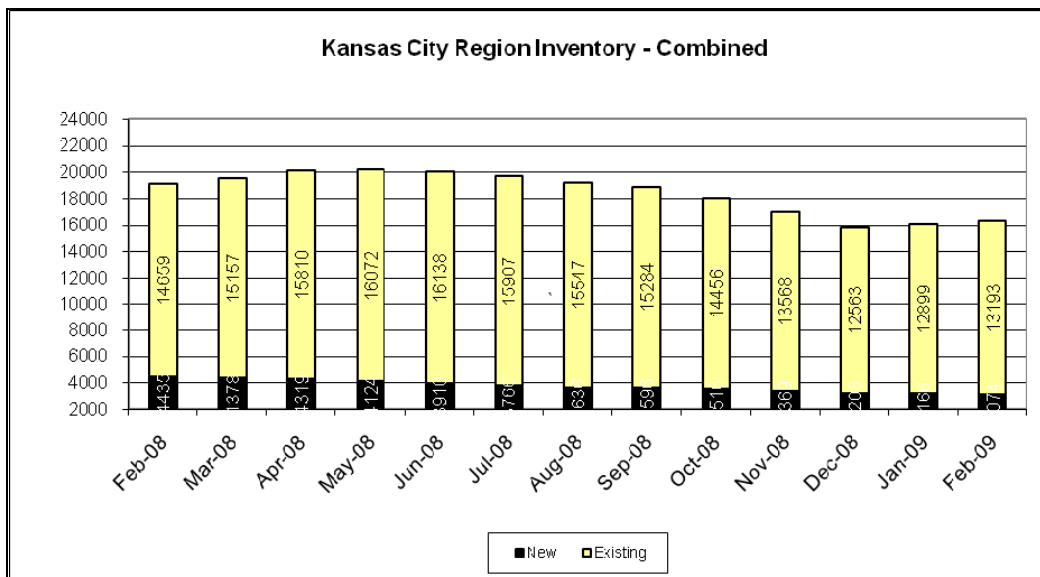

Kansas City Region Homes Sales Report – February 2009

Kansas City Region Homes Sales Report – February 2009

Kansas City Region Homes Sales Report – February 2009

Kansas City Region Homes Sales Report – February 2009