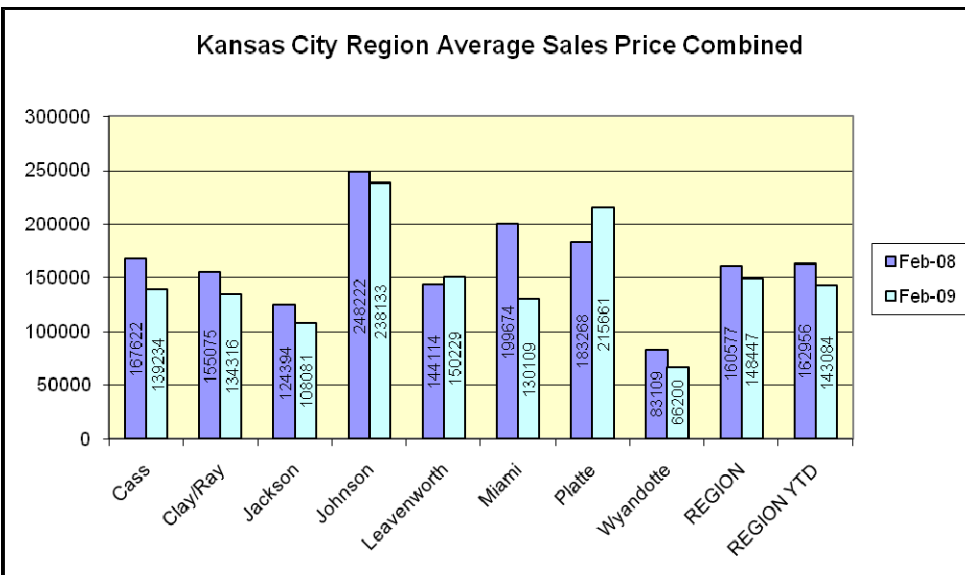

Kansas City Region Homes Sales Report – February 2009

Kansas City Region Homes Sales Report – February 2009

Kansas City Region Homes Sales Report – February 2009

Kansas City Region Homes Sales Report – February 2009