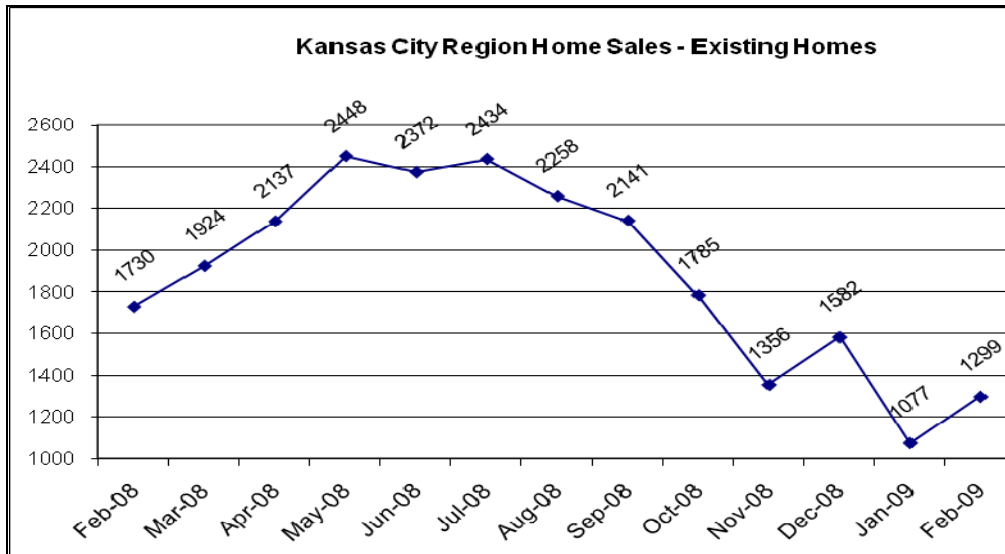

Kansas City Region Homes Sales Report – February 2009

Kansas City Region Homes Sales Report – February 2009

Kansas City Region Homes Sales Report – February 2009

Kansas City Region Homes Sales Report – February 2009