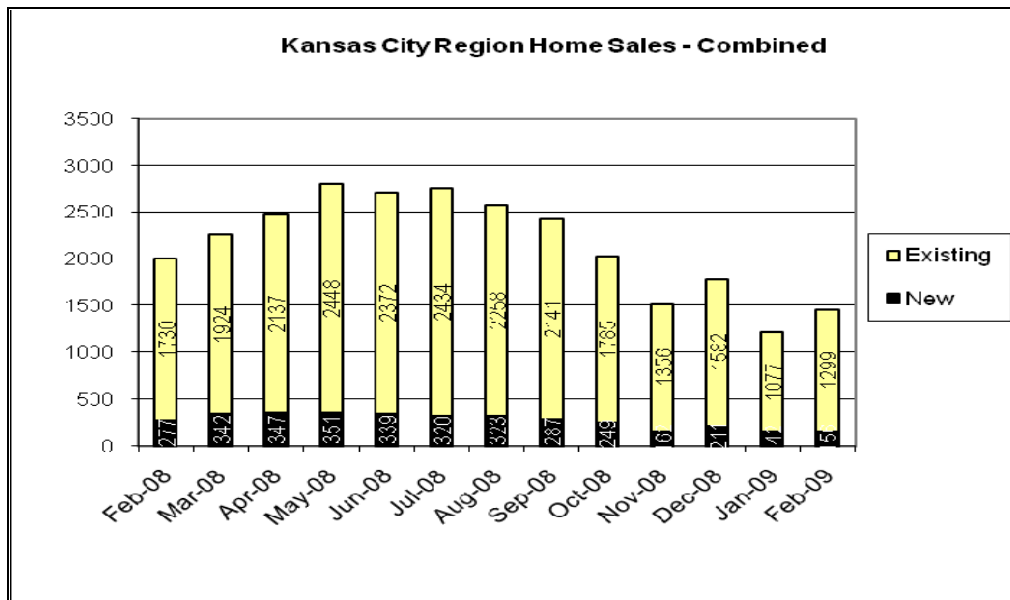

Kansas City Region Homes Sales Report – February 2009

Kansas City Region Homes Sales Report – February 2009

Kansas City Region Homes Sales Report – February 2009

Kansas City Region Homes Sales Report – February 2009

(Please note that the calculation for supply has been modified this month to reflect inventory divided by the 12 mo average of homes sold)