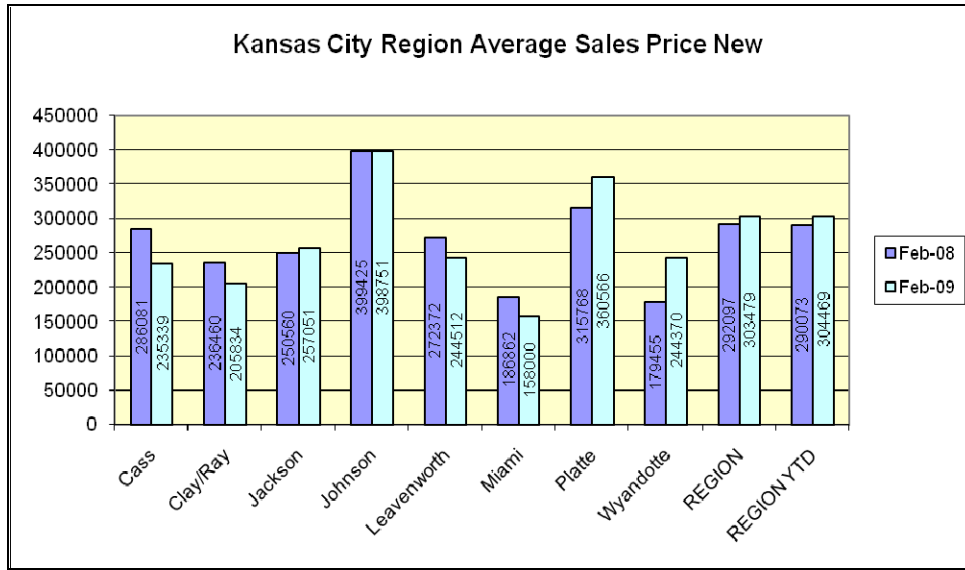

Kansas City Region Homes Sales Report – February 2009

Kansas City Region Homes Sales Report – February 2009

Kansas City Region Homes Sales Report – February 2009

Kansas City Region Homes Sales Report – February 2009