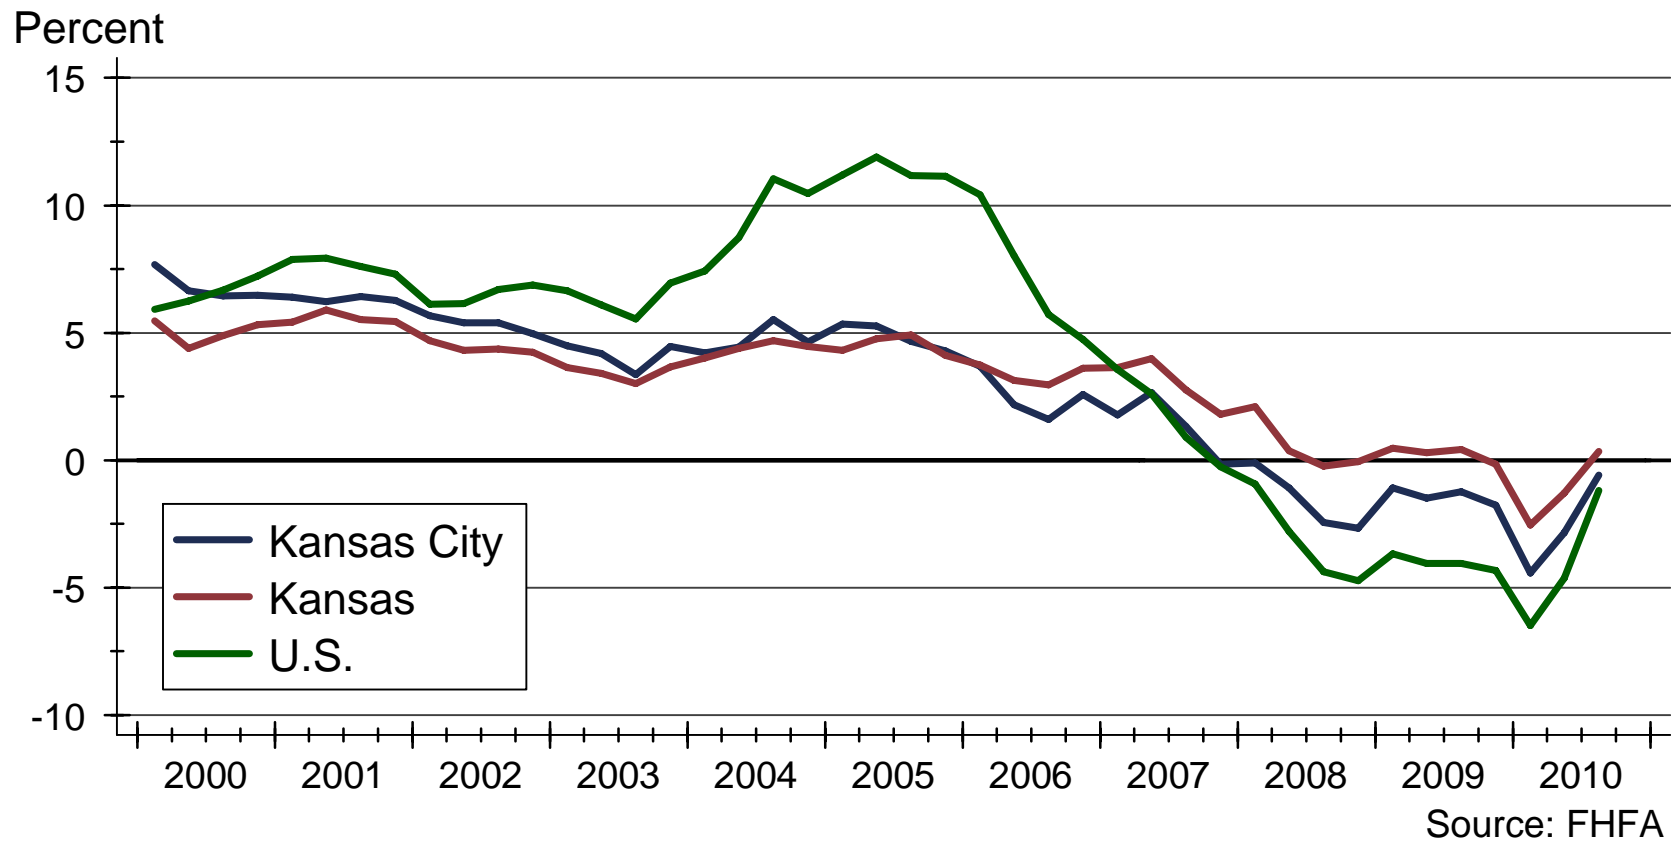

Home Price Appreciation

Index: 2000q1 = 100

Source: FHFA

WICHITA STATE
UNIVERSITY
W. FRANK BARTON
SCHOOL OF BUSINESS

Home Price Appreciation

Housing Affordability

WSU Center for Real Estate

Laying a Foundation for Real Estate in Kansas